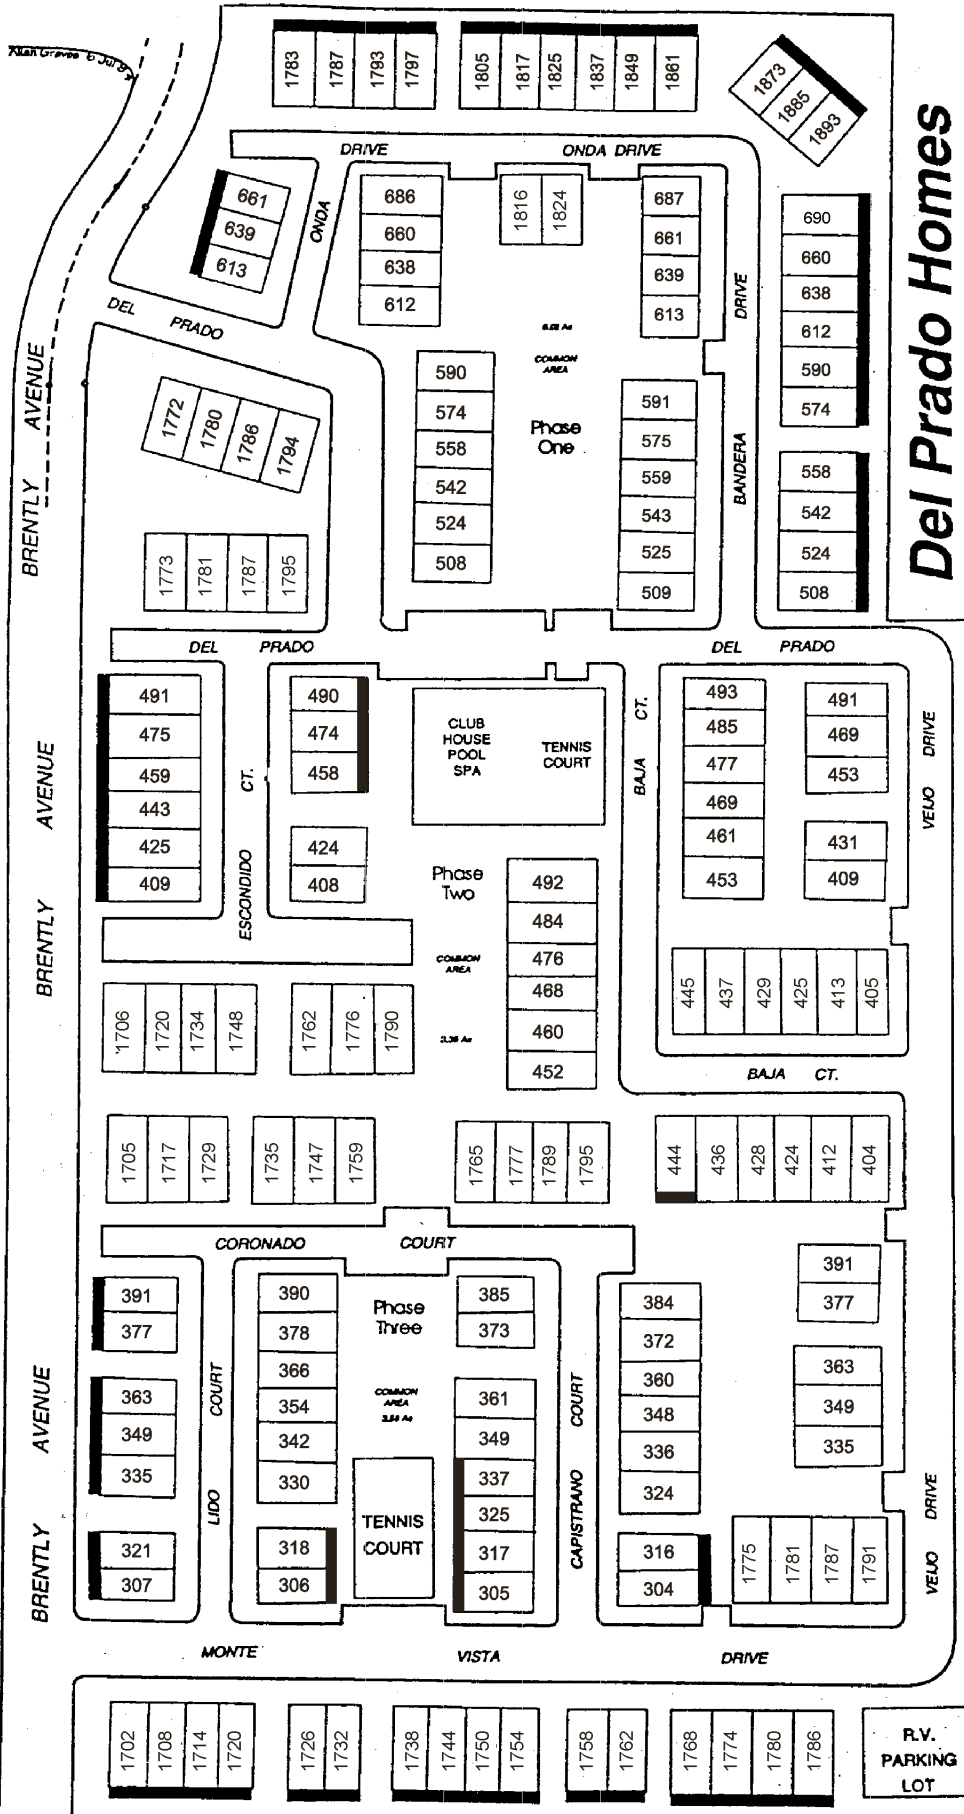

— DENOTES AREA WHERE REAR FENCE HEIGHT MAY BE INCREASED TO SIX FEET

Del Prado Homes

169 Units